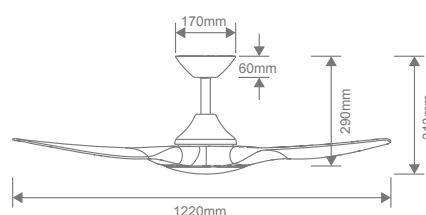

STRIKE-48-L

Item No.	Variant			
	Wht/Wht	Blk/Blk	Blk/Wnt	Wht/Oak
STRIKE-48	60130	60131	60132	60133
STRIKE-LIGHT-KIT	Blk		Wht	
	60141		60140	
CFA-DR1	60100		60101