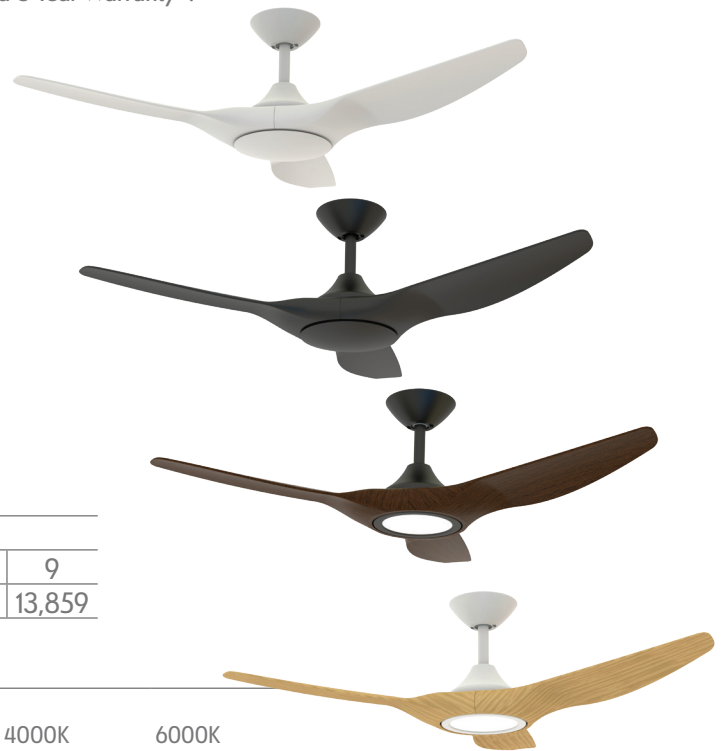

Specification Features

Input Voltage:	240V AC
Power (W):	25W
Type of motor:	DC
Blade Pitch:	13°
Blade Length:	48" - 1220mm
Construction:	ABS Polymer motor, canopy and blades
IP Rating:	IPX0
Winter/Summer Function:	Yes
Tropically Rated	Yes
Extension Rod Available:	Yes
Remote Control:	Yes (9 Speed)

AirFlow m³/h

Speeds								
1	2	3	4	5	6	7	8	9
3975	5086	8646	9768	10,585	11,202	12,653	13,048	13,859

Optional Light Kit

Luminaire (LED)	18W	Lumen Output:		
CCT:	3000K - 4000K - 6000K (Switchable)	3000K	4000K	6000K
Dimmable:	Yes	1800lm	1900lm	1950lm
Luminaire Lifespan (hrs)	10,000hrs			

Warranty

Fan: 3 Year In-Home + 3 Year Parts Replacement

Receiver and remote: 1 Year In-Home + 1 Year Parts Replacement

Accessories sold separately: Bluetooth Wall Control & Extension Rods

Note: Do NOT install on a raked or sloped ceiling without the use of the optional 38° Ceiling Kit, as this will damage the receiver housed in the canopy.