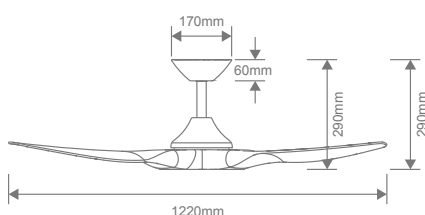

Diagrams / Additional

STRIKE-48